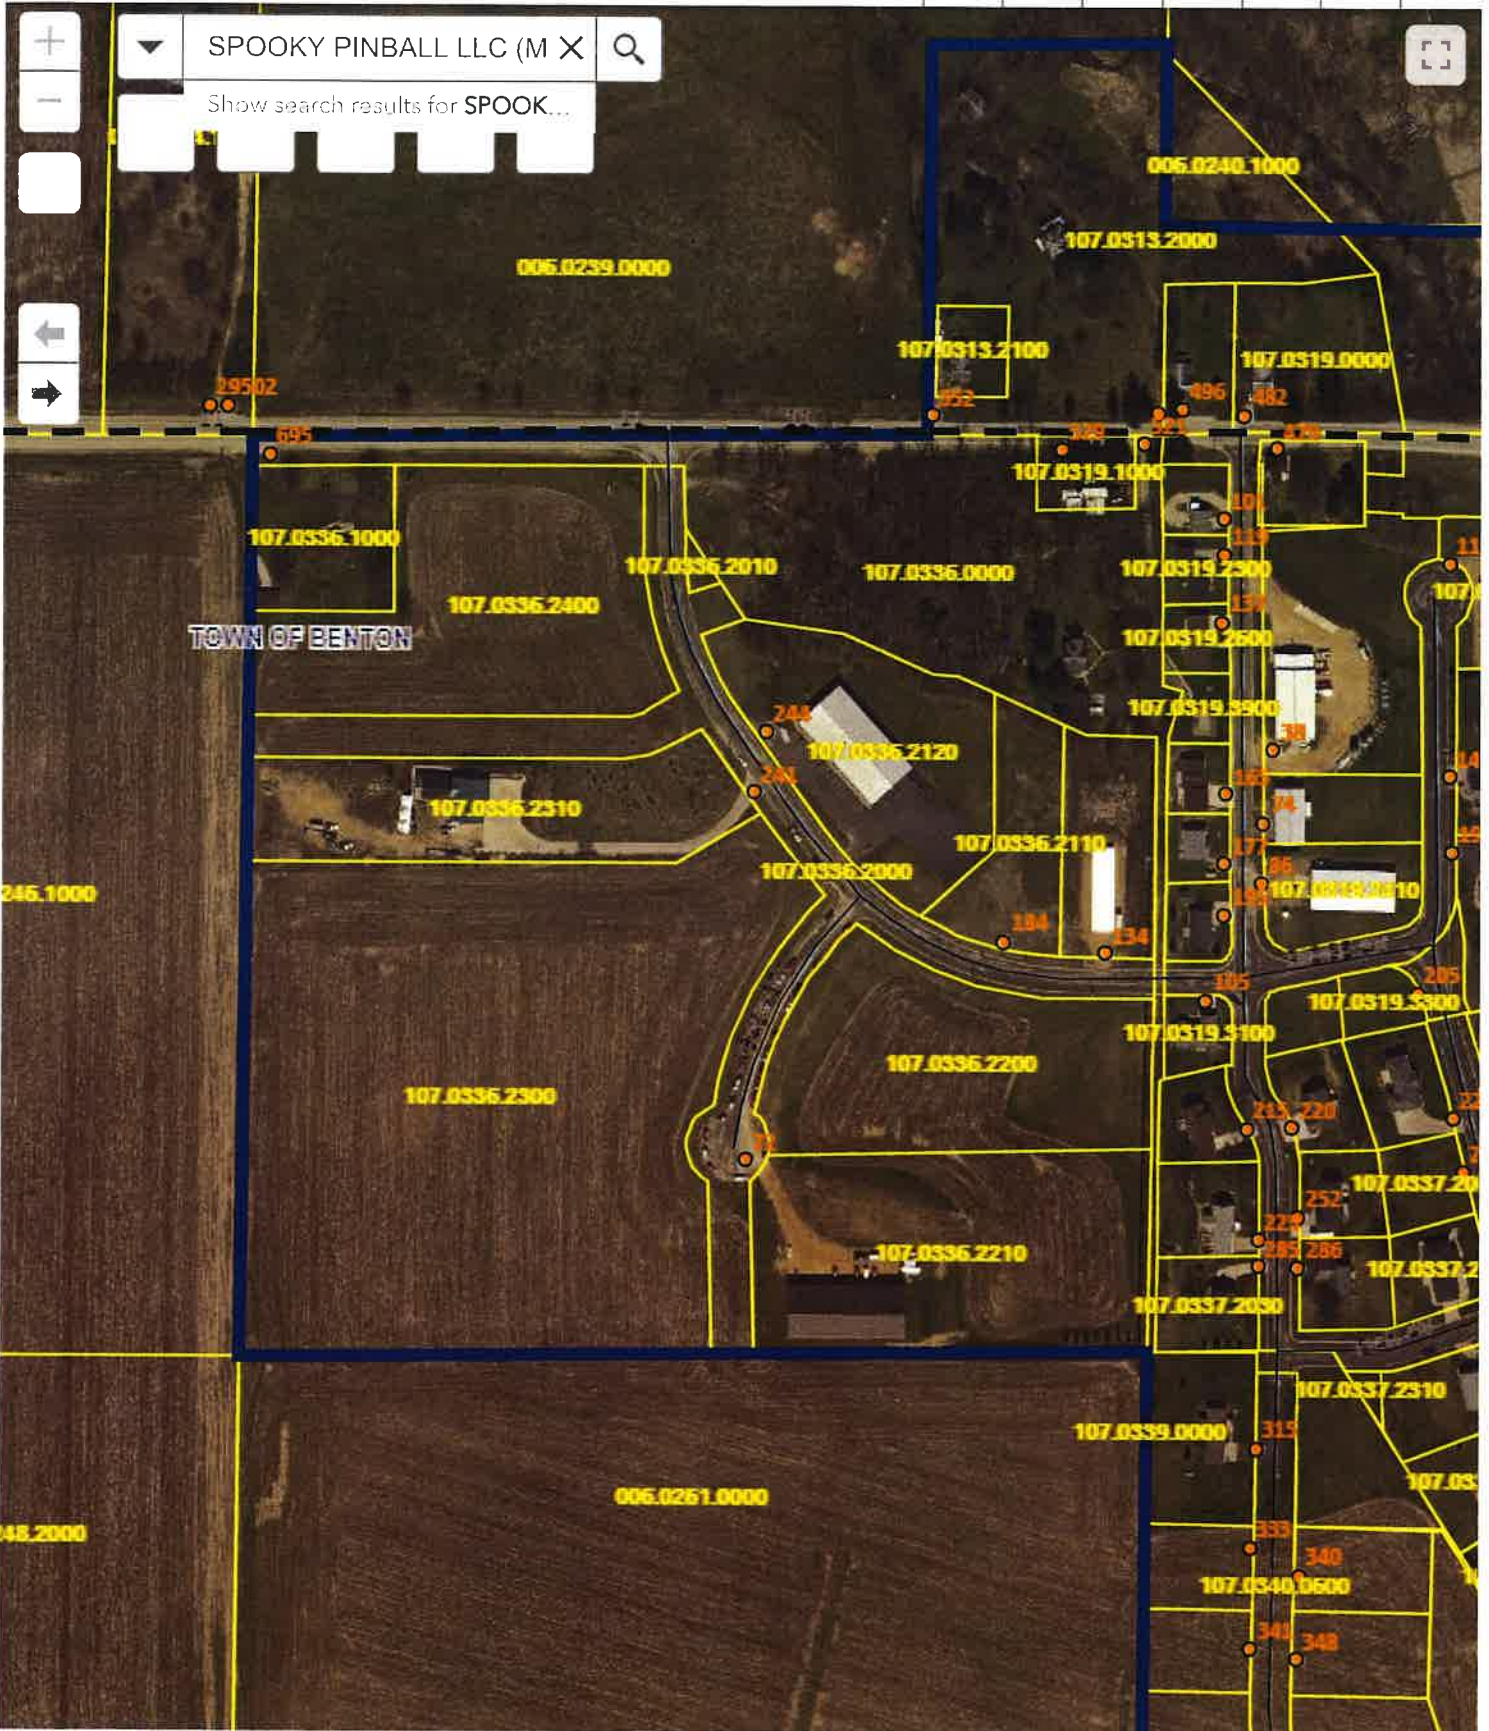

VILLAGE OF BENTON
BUSINESS PARK

Lafayette County Parcel Viewer

County Hi

▼ SPOOKY PINBALL LLC (M X) 🔍

Show search results for SPOOK...

-90.39542572 Degrees

100m
300ft
-90.39442572 Degrees